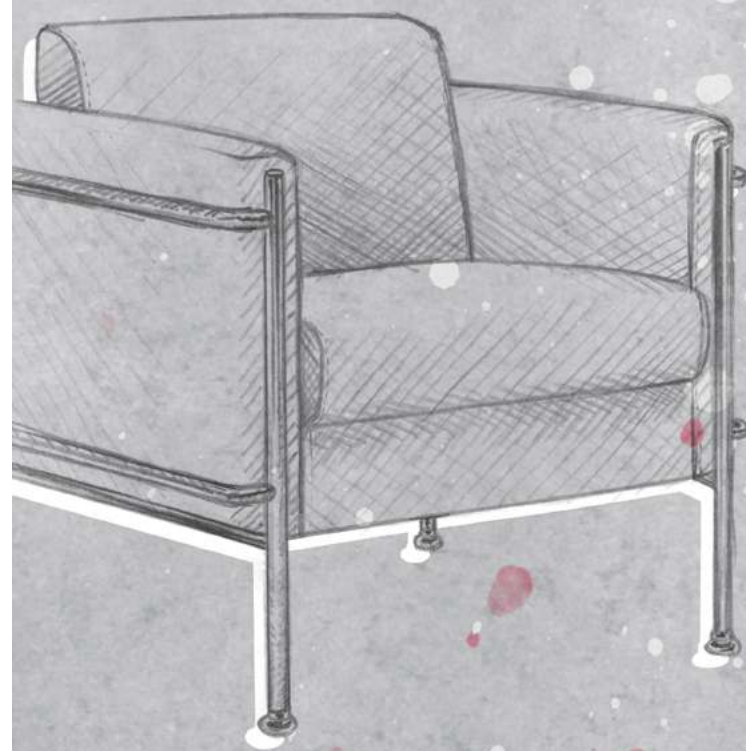

**LOUNGEMOBILIAR**  
| **LOUNGE FURNITURE**

**LOUNGEMOBILIAR | LOUNGE FURNITURE**

**AIKO**

H 69 B 66 T 56 SH 46

Filzstoff | anthrazit,  
hellgrau, rot  
felt | anthracite,  
light gray, red

verchromt | chrome